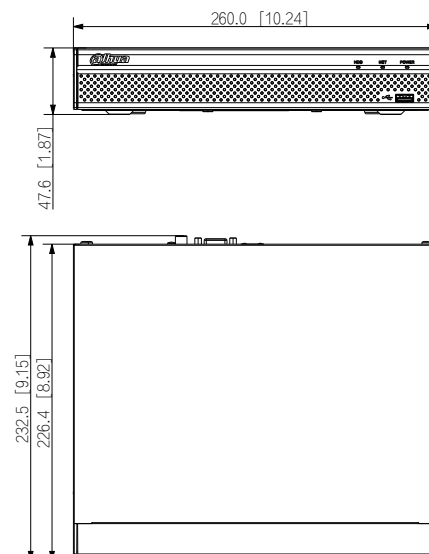

External Port

HDD	1 SATA 2.0 port, up to 8 TB for a single HDD. The maximum HDD capacity varies with environment temperature
-----	--

USB	1 front USB 2.0 port, 1 rear USB 2.0 port
HDMI	1
VGA	1
RCA Input	1
RCA Output	1
Alarm	None
Network	1 RJ-45 port (10/100 Mbps), 4 RJ-45 ports with PoE power supply (10/100 Mbps)

General Parameter

Power Supply	DC 48V/53V, 1.25A/1.22A
Power Consumption	Total output of NVR is ≤ 10W (without HDD) Total output power of PoE is 36W, the maximum output power of a single port is 25.5W
Net Weight	0.84 kg (1.85 lb)
Gross weight	1.86 kg (4.10 lb)
Product Dimensions	260 mm × 232.5 mm × 47.6 mm (10.24" × 9.15" × 1.87") (W × D × H)
Box Dimensions	373 mm × 117 mm × 307 mm (14.69" × 4.61" × 12.09") (W × D × H)
Operating Temperature	-10°C to 45°C (+34°F to +113°F)
Storage Temperature	0°C to 40°C (+32°F to +104°F)
Operating Humidity	10%~93%
Storage Humidity	30%~85%
Operating Altitude	3000 m (9843 ft)
Installation	Desktop mounting
Certification	CE/FCC

Dimensions (mm[inch])

Panels

- | | | | |
|---|-----------------------------|---|-----------|
| 1 | Power Input | 2 | PoE Ports |
| 3 | Network Port | 4 | VGA Port |
| 5 | AUDIO IN/OUT, RCA Connector | 6 | HDMI Port |
| 7 | USB Port | | |