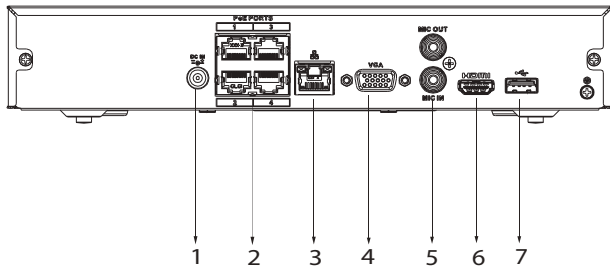

External Port

HDD	1 SATA 2.0 port, up to 8 TB for a single HDD. The maximum HDD capacity varies with environment temperature
-----	--

USB	1 front USB 2.0 port, 1 rear USB 2.0 port
HDMI	1
VGA	1
RCA Input	1
RCA Output	1
Alarm	None
Network	1 RJ-45 port (10/100 Mbps), 4 RJ-45 ports with PoE power supply (10/100 Mbps)

General Parameter

Power Supply	DC 48V/53V, 1.25A/1.22A
Power Consumption	Total output of NVR is ≤ 10W (without HDD) Total output power of PoE is 36W, the maximum output power of a single port is 25.5W
Net Weight	0.84 kg (1.85 lb)
Gross weight	1.86 kg (4.10 lb)
Product Dimensions	260 mm × 232.5 mm × 47.6 mm (10.24" × 9.15" × 1.87") (W × D × H)
Box Dimensions	373 mm × 117 mm × 307 mm (14.69" × 4.61" × 12.09") (W × D × H)
Operating Temperature	-10°C to 45°C (+34°F to +113°F)
Storage Temperature	0°C to 40°C (+32°F to +104°F)
Operating Humidity	10%~93%
Storage Humidity	30%~85%
Operating Altitude	3000 m (9843 ft)
Installation	Desktop mounting
Certification	CE/FCC

Dimensions (mm[inch])

Panels

- | | | | |
|---|-----------------------------|---|-----------|
| 1 | Power Input | 2 | PoE Ports |
| 3 | Network Port | 4 | VGA Port |
| 5 | AUDIO IN/OUT, RCA Connector | 6 | HDMI Port |
| 7 | USB Port | | |