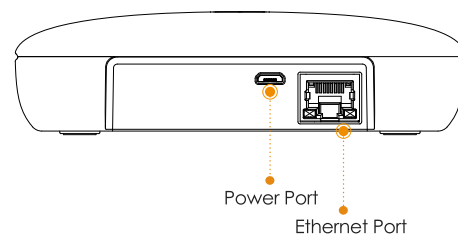

Wireless

Wireless Frequencies: 433MHz
Transmit Power: 10dBm
Transmit Distance: 200m (656.2ft) open area
Wi-Fi: IEEE802.11b/g/n(2.4GHz)