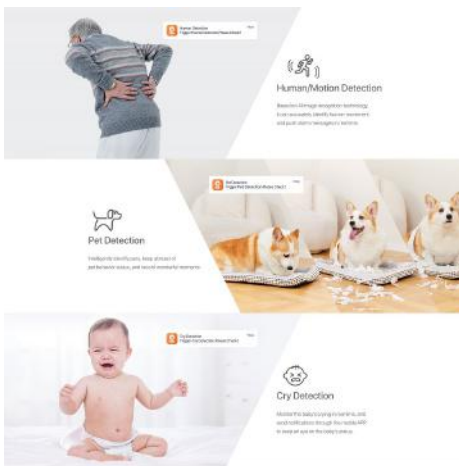

### Products Description

The Pan/Tilt Security Camera CP3 Pro is a high-performance home monitoring camera that integrates such functions as 360 ° visual coverage,Wi-Fi 6,3MP video,human/pet detection,cry detection,one-touch call,two-way audio,sound & light alarm and DIY audio.It is commonly used in indoor monitoring scenarios,such as homes,shops,offices and classrooms.

## Cover Every Corner of Your Home With The Pan/Tilt

High speed pan/tilt design enables flexible rotation in all directions. Covers 360 ° horizontal and 155 ° vertically (90 ° up, 65 ° down) which leaves zero blind zones at all.

## Easily Call Family Members With The One-touch Call Button

When the elderly or children are alone at home, they only need to lightly touch the button on the camera to call their family members outside.

## Cry Detection

Monitor the baby's crying in real time, and send notifications through the mobile APP to keep an eye on the baby's status.