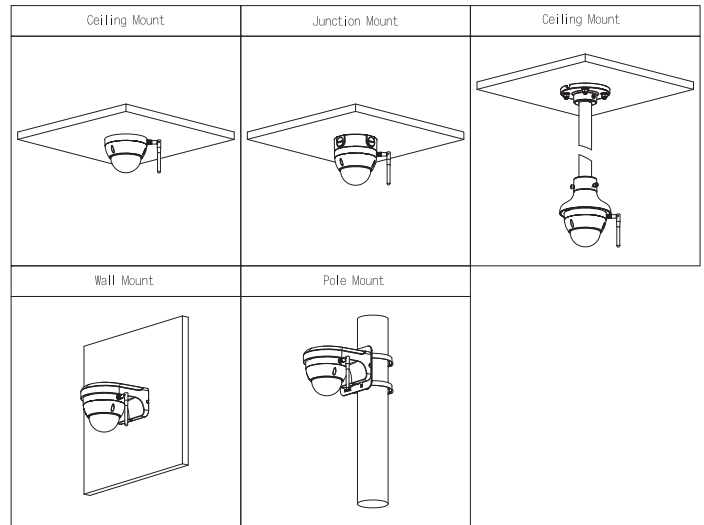

## Ordering Information

Type	Model	Description
2MP Camera	DH-IPC-HDBW1230DEP-SW-0280B	2MP IR Fixed-focal Wi-Fi Dome Network Camera
	DH-IPC-HDBW1230DEP-SW-0360B	2MP IR Fixed-focal Wi-Fi Dome Network Camera
	DH-IPC-HDBW1230DEN-SW-0280B	2MP IR Fixed-focal Wi-Fi Dome Network Camera
	DH-IPC-HDBW1230DEN-SW-0360B	2MP IR Fixed-focal Wi-Fi Dome Network Camera
Accessories	NBS05C120050VE	12V DC/0.5A Power Adapter
	PFA136	Junction Mount
	PFB203W	Wall Mount
	PFA109+PFB220C	Ceiling Mount
	PFB203W+PFA152-E	Pole Mount
	PFM900-E	Integrated Mount Tester
	TF-P100	MicroSD Memory Card

## Accessories

Included:

NBS05C120050VE  
12V DC/0.5A  
Power Adapter

Optional:

PFA136  
Junction Mount

PFB203W  
Wall Mount

PFA109+PFB220C  
Ceiling Mount

PFB203W+PFA152-E  
Pole Mount

## Dimensions (mm[inch])