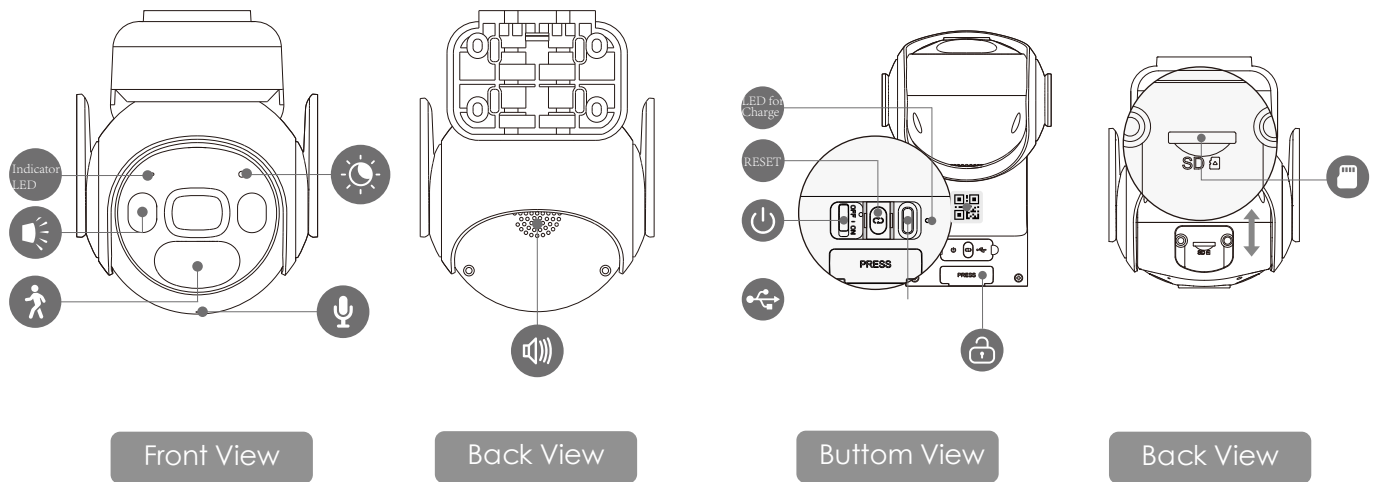

Specifications

Camera

1/2.8" Progressive CMOS
3MP(2304*1296)
Night Vision: 20m(65ft) Distance
3.6mm Fixed Lens
Field of View: 3.6mm: 88° (H), 45° (V), 107° (D)
(330° Pan, 90° Tilt)
5000mAh Rechargeable Battery
3W Solar Panel

Video & Audio

Video Compression : H.265/H.264
Up to 15fps Frame Rate
8x Digital Zoom
Two-way Audio

Notice Management

Motion Detection
Human Detection
Configurable Region
Performance mode

Storage

Local Storage: SD Card (Up to 256GB)
Cloud Storage: Imou Subscription Plan
Record, view, and save events in your Imou app with a 31 day trial of the Imou Subscription Plan.

Network

Wi-Fi: IEEE802.11b/g/n, 50m Open Field
Imou App: iOS, Android

Auxiliary Interface

Built-in Mic & Speaker
Power on / off Button
Reset Button
Micro SD Card Slot (up to 256GB)

General

Material: Plastic
DC 5V 2A Power / Imou Solar Panel Supply
Power Consumption: < 3.5W
Operating Temperature: -20°C ~ +50°C, Less Than 95%RH (-4°F ~ 122°F)
Charging Temperature: -0°C ~ +45°C (32°F ~ 112°F)
Camera Dimensions: 177*110*142 mm (6.97*4.33*5.59 inch)
Camera Weight: 550g (1.10 lb)
CE, UKCA, WWA

What's in the box

- 1x Camera
- 1x Power Cable(1m)
- 1x Screw Positioning Stickers
- 1x Quick Start Guide
- 1x Mounting Bracket
- 1x Screw and Wall Anchor pack
- 1x Solar Panel
- 1x Locking Screw Cap
- 3 Wall Anchors
- 1x Universal Joint
- 1x Base
- 1x Quick Start Guide
- 1x Circular Socket Nut
- 4 Screws