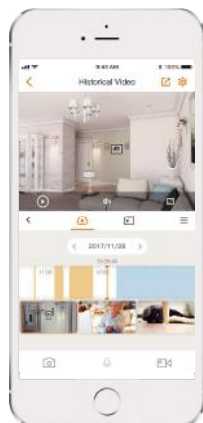

3MP Outdoor Wi-Fi P&T Camera

Cruiser delivers 3MP live monitoring with a choice of 3.6mm lens option, With 3MP 2K live monitoring and 0~340° pan & 0~90° tilt features, Cruiser 2 3MP ensures every corner of your home completely covered. It supports four night vision modes for clear-as day clarity even in pitch dark. With IP66 certified, the camera can be used outdoors under different weather conditions. With built-in spotlight and security siren, Cruiser 2 3MP actively keeps unwelcome visitors away from what you care about.

3MP 2K Video
See more than 1080P

AI Human & Vehicle Detection
Quickly find human/vehicle targets

Smart Color Night Vision
Support four-mode night vision for clear-as day clarity even in pitch dark

Active Deterrence
Scare away unwelcome visitors with built-in spotlight and 110dB security siren

IP66
Weatherproof from dust and water

Two-way Talk
Real-time communicate with people at the camera

Diversified Storage
Supports NVR, Cloud Storage or Micro SD card (up to 256GB)

Alarm Notification
Sends instant motion-activated alerts to your mobile phone

Wi-Fi Connection
IEEE802.11 ax/b/g/n(2.4GHz)

Smart Tracking
Automatically tracks moving objects