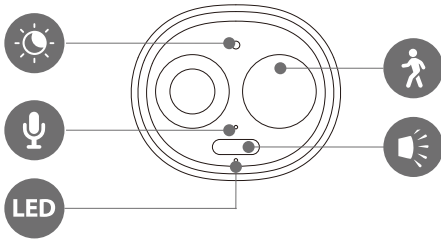

Front View

Back View

Bottom View

Specifications

Camera

1/2.8" Progressive CMOS
3MP(2304*1296)
Night Vision: 15m(49ft) Distance
2.8mm Fixed Lens, Max. Aperture F2.0
Field of View : 98° (H), 54° (V), 121° (D)
5000mAh Rechargeable Battery

Video & Audio

Video Compression : H.264 & H.265
Up to 15fps Frame Rate
8x Digital Zoom
Two-way Audio

Notice Management

Motion Detection
Human Detection
Configurable Region
Work mode

Storage

Local Storage: SD Card (Up to 256GB)
Cloud Storage: Imou Subscription Plan
Record, view, and save events in your Imou app with a 31 day trial of the Imou Subscription Plan.

Network

Wi-Fi: IEEE802.11b/g/n, 50m Open Field
Imou App: iOS, Android

Auxiliary Interface

Built-in Mic & Speaker
Power on / off Button
Reset Button
SD Card Slot
Type-C

General

DC 5V 2A Power / Imou Solar Panel Supply
Power Consumption: < 2.13W
Operating Temperature: -20°C ~ +50°C (-4°F ~ 122°F)
Charging Temperature: 0°C ~ +45°C (32°F ~ 112°F)
Camera Dimensions: 168.1 × 72.2 × 60.6mm (6.61 × 2.84 × 2.80inch)
Camera Weight: 270g (0.59lb)
MSDS、CE、Alexa

What's in the box

Camera

- 1x Camera
- 1x Screw Positioning Stickers
- 1x Quick Start Guide
- 1x Power Cable
- 1x Screw and Wall Anchor pack

Solar Panel

- 1x Solar Panel
- 1x Locking Screw Cap
- 3x Wall Anchors
- 1x Universal Joint
- 1x Base
- 1x Quick Start Guide
- 1x Circular Socket Nut
- 4x Screws