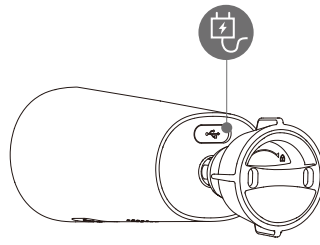

-  **3MP QHD Video**
See more details than 1080P
-  **100% Wire-Free**
Supports 2.4 GHz Wi-Fi, Free of network cabling and power wiring hassles
-  **Rechargeable Battery**
DC 5V Power Supply Rechargeable Battery Power
-  **Siren & Spotlight**
Once an intruder is detected, the camera's spotlights and siren will be triggered or manually activated to warn off the would-be criminal.
-  **PIR+Human Detection**
Discerns people and motion detection. More accurate alerts.
-  **Low-Battery Notifications**
Informs you when battery level goes down to 20%, 10%, so you can charge it in time.
-  **Two-way Talk**
Using variable sound when taking real-time talk with people in front of the camera
-  **Privacy Mode**
Device goes to sleep to protect your personal privacy
-  **Type-C**
Type-C interface with better adaptability.
-  **IP66**
Weatherproof for outdoor conditions
-  **Flexible and Secure Storage**
insert a micro SD card for local storage (up to 256GB).
-  **Works with Solar Panel**
Works with Imou Solar Panel for battery charging

Back View

Bottom View

Specifications

Camera

1/2.8" Progressive CMOS
 3MP(2304*1296)
 Night Vision: 15m(49ft) Distance
 2.8mm Fixed Lens, Max. Aperture F2.0
 Field of View : 98° (H), 54° (V), 121° (D)
 5000mAh Rechargeable Battery

Network

Wi-Fi: IEEE802.11b/g/n, 50m Open Field
 Imou App: iOS, Android

Auxiliary Interface

Built-in Mic & Speaker
 Power on / off Button
 Reset Button
 SD Card Slot
 Type-C

General

DC 5V 2A Power / Imou Solar Panel Supply
 Power Consumption: < 2.13W
 Operating Temperature: -20°C ~ +50°C (-4°F ~ 122°F)
 Charging Temperature: 0°C ~ +45°C (32°F ~ 112°F)
 Camera Dimensions: 168.1 × 72.2 × 60.6mm (6.61 × 2.84 × 2.80inch)
 Camera Weight: 270g (0.59lb)
 MSDS、CE、Alexa