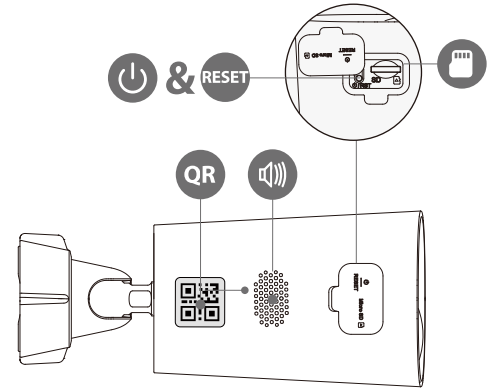

Stay close with what you care

With Cloud service, you will have access to what you care as long as Internet is available. You can record daily or motion videos on Cloud and playback anytime anywhere.

Front View

Back View

Bottom View

Specifications

Camera

1/2.8" Progressive CMOS
 3MP(2304*1296)
 Night Vision: 15m(49ft) Distance
 2.8mm Fixed Lens, Max. Aperture F2.0
 Field of View : 98° (H), 54° (V), 121° (D)
 5000mAh Rechargeable Battery