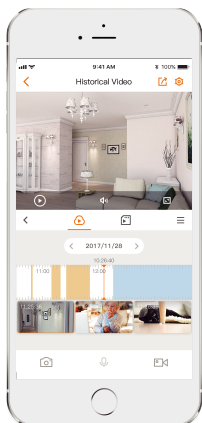

Ranger 2 Dual 10MP

H.265 Wi-Fi Dual-lens P&T Camera

The 5MP/3K Fixed lens and 5MP/3K PT lens provides two images in one camera. With the dual-lens live monitoring and panoramic pan & tilt feature, Ranger 2 Dual ensures every corner of your home completely covered. With the touch button, the families can make a call to the APP with the one-touch call function .It supports four night vision modes for clear-as day clarity even in pitch dark. It supports IMOU's self-developed algorithm platform: Algo Play, where algorithms are continuously updated and multiple algorithms can be downloaded to meet the needs of different usage scenarios. With built-in spotlight and siren, Ranger 2 Dual actively keeps unwelcome visitors away from what you care about. Privacy Mode helps protect your personal privacy when you are home, and Smart Tracking function lets the camera follows moving objects when it detects motion. It also supports Dual-Band Wi-Fi : 2.4 GHz / 5 GHz

-  **Two lens resolution total 10MP**
5MP Fixed Lens + 5MP Pan & Tilt Lens
-  **One-touch Call**
Make a call to the APP remotely
-  **Algo Play**
Multiple algorithms available for download
-  **Smart Full-Color Night Vision**
Automatically turn into color mode from infrared mode
-  **AOR Mode**
Always-On-Record mode saves more storage space
-  **Smart Tracking**
Automatically tracks moving objects
-  **Privacy Mode**
Hide the lens to protect your personal privacy
-  **Auto-cruise**
Survey the area 360° horizontally or cruise between favorite points
-  **Custom Siren**
Set customized voice message
-  **Dual-Band Wi-Fi 6**
IEEE802.11 b/g/n/ax(2.4 GHz / 5 GHz)
-  **Diversified Storage**
Supports NVR, Cloud Storage or Micro SD card (up to 512GB)

Camera

1/3" Progressive CMOS
 5MP (2880 x 1620)
 Night Vision: 15m(49ft) Distance
 3.6mm Fixed Lens
 Field of View : 88° (H), 47° (V), 107° (D)
 Pan & Tilt Lens: 355° Pan & -5~80° Tilt
 Fixed Lens: 0~355° Pan & 0~15° Tilt by Manual