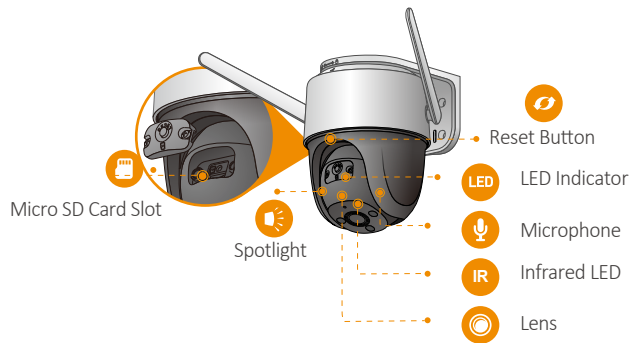

Full  Color

Cruiser

Model: IPC-S22FP/IPC-S22FN

1080P H.265 Wi-Fi P&T Camera

Cruiser delivers 2MP live monitoring with a choice of 3.6mm/6mm lens option, With 1080P Full HD live monitoring and 0~355° pan & 0~90° tilt features, Cruiser ensures every corner of your home completely covered. It supports four night vision modes for clear-as day clarity even in pitch dark. With IP66 certified, the camera can be used outdoors under different weather conditions. With built-in spotlight and 110dB security siren, Cruiser actively keeps unwelcome visitors away from what you care about.

IP66
Weatherproof from dust and water

Two-way Talk
Real-time communicate with people at the camera

Diversified Storage
Supports NVR, Cloud Storage or Micro SD card (up to 256GB)

Alarm Notification
Sends instant motion-activated alerts to your mobile phone

Wi-Fi Connection
IEEE802.11b/g/n(2.4GHz)

Smart Tracking
Automatically tracks moving objects

Stay close with what you care

With Cloud service, you will have access to what you care as long as Internet is available. You can record daily or motion videos on Cloud and playback anytime anywhere.

Specifications

Camera

1/2.8" 2 Megapixel Progressive CMOS
 2MP(1920 x 1080)
 Night Vision: 30m(98ft) Distance
 3.6mm/6mm Fixed Lens
 Field of View: 3.6mm: 89° (H), 46° (V), 105° (D)
 6mm: 54° (H), 29° (V), 63° (D)
 355° Pan & 0~90° Tilt