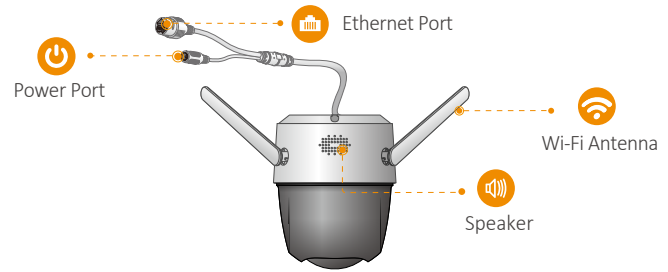

Full  Color

Cruiser

Model: IPC-S22FP/IPC-S22FN

1080P H.265 Wi-Fi P&T Camera

Cruiser delivers 2MP live monitoring with a choice of 3.6mm/6mm lens option, With 1080P Full HD live monitoring and 0~355° pan & 0~90° tilt features, Cruiser ensures every corner of your home completely covered. It supports four night vision modes for clear-as day clarity even in pitch dark. With IP66 certified, the camera can be used outdoors under different weather conditions. With built-in spotlight and 110dB security siren, Cruiser actively keeps unwelcome visitors away from what you care about.

Wi-Fi Connection
IEEE802.11b/g/n(2.4GHz)

Smart Tracking
Automatically tracks moving objects

Stay close with what you care

With Cloud service, you will have access to what you care as long as Internet is available. You can record daily or motion videos on Cloud and playback anytime anywhere.