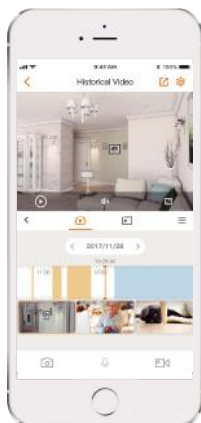

Wi-Fi Connection

IEEE802.11b/g/n/ax(2.4 GHz) support Wi-Fi 6

Stay close with what you care

With Cloud service, you will have access to what you care as long as Internet is available. You can record daily or motion videos on Cloud and play back anytime anywhere.