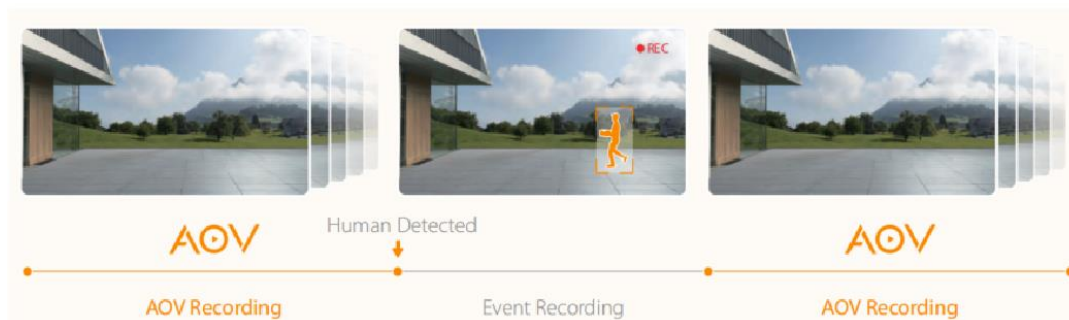

24/7 Event recordings & snapshot recording coverage

Privacy Mode

Hide the lens to protect your Personal privacy

Two-way Talk

Live two-way engagement with visitors

Solar Panel

Lowers energy costs while being eco-conscious

Siren & Spotlight Alarm

Alarm linkage red and blue light, spotlight and siren

Secure Storage (up to 512GB)

Enjoy secure local storage with a micro SD card of up to 512GB.

Low Temperature Charging

Normal charging can also be guaranteed at -10 °C, which is worry-free in winter

AOV PT takes it to the next level with the latest Always-on Video (AOV) technology. With AOV, the camera intelligently allocates its resources by compiling time-lapse videos from images captured at your scheduled intervals. Additionally, it also records full videos when an alarm is triggered, precisely controlling the power consumption for each operation. This enhances home safety while reducing battery consumption.