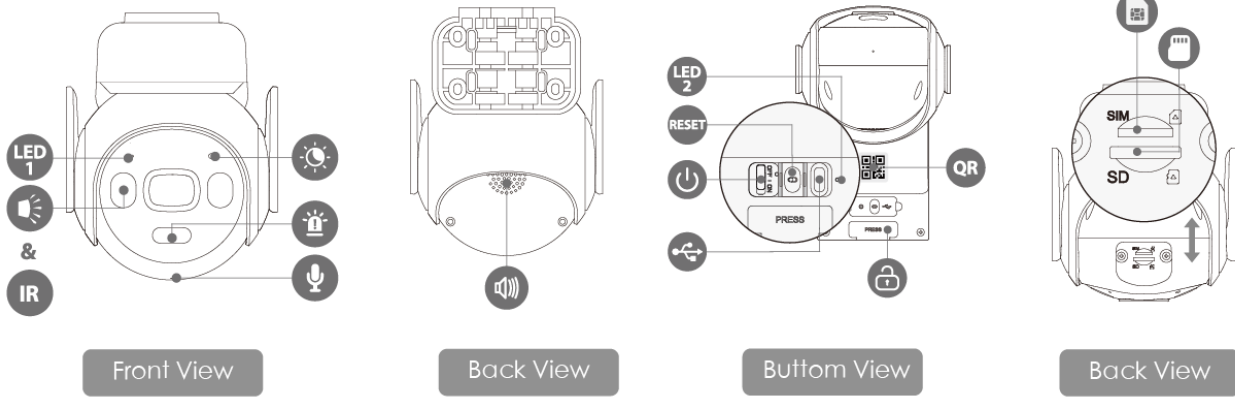

Siren & Spotlight Alarm

Alarm linkage red and blue light, spotlight and siren

Secure Storage (up to 512GB)

Enjoy secure local storage with a micro SD card of up to 512GB.

Low Temperature Charging

Normal charging can also be guaranteed at -10 °C, which is worry-free in winter

Specifications

Camera

Image Sensor	1/3" Progressive CMOS
Max Resolution	5MP(2880×1620)
Night Vision	25m (82ft) Distance
Focal Length	3.6mm Fixed Lens
Pan & Tilt Lens	76°(H),41°(V),91°(D) 340°Pan& - 90°Tilt
Rechargeable Battery	10000mAh