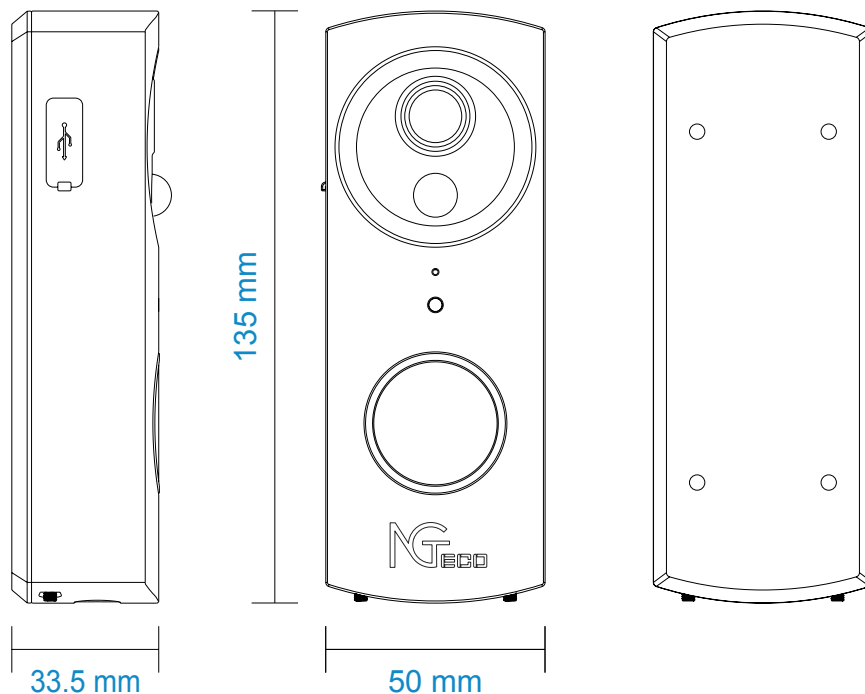

Rechargeable Built-In Battery
DIY more convenience

Wide Viewing Angle
Shows more at your front door

Specifications

Image Sensor	1/2.9" CMOS Sensor	Protocol	WebRTC
Resolution	2MP (1920*1080)	Cloud Storage	Supported
Focal Length	3.6mm	Local Storage	Maximum support 128GB
Field of View	Horizontal view 95°	Charging Voltage	DC 5V / 1A
Motion Detection	PIR Motion	Battery	18650 battery, 2600mAh*2pcs
Human Detection	N/A	Stand-by	1-2 months (5 times wake-up every day and related to network signal condition)
Video Compression	H.265	Chime	Included
Night Vision	3-5m	RF433 Distance	20m (no obstacle)
Frame Rate	25f/s	Dimensions	135*36.4*33.5mm
Audio Compression	G.711	Power Consumption	2W Watts (Max.)
Pick-up Distance	5m	Working Temperature	-10 ~ 55°C
Speaker & Microphone	Built-in	Working Humidity	<95%
Two Way Audio	Supported	Certifications	CE/FCC
Wireless Protocol	802.11b/g/n (2.4GHz Wi-Fi)	Wireless Protocol	802.11b/g/n (2.4GHz Wi-Fi)
Data Security	End-to-end encryption WEP/WPA/WPA2		

Dimensions (mm)

NGTECO CO., LIMITED

www.ngteco.com

service.ng@ngteco.com

Copyright © 2021 NGTECO CO., LIMITED. All rights reserved.

V1.0 11/29/2021